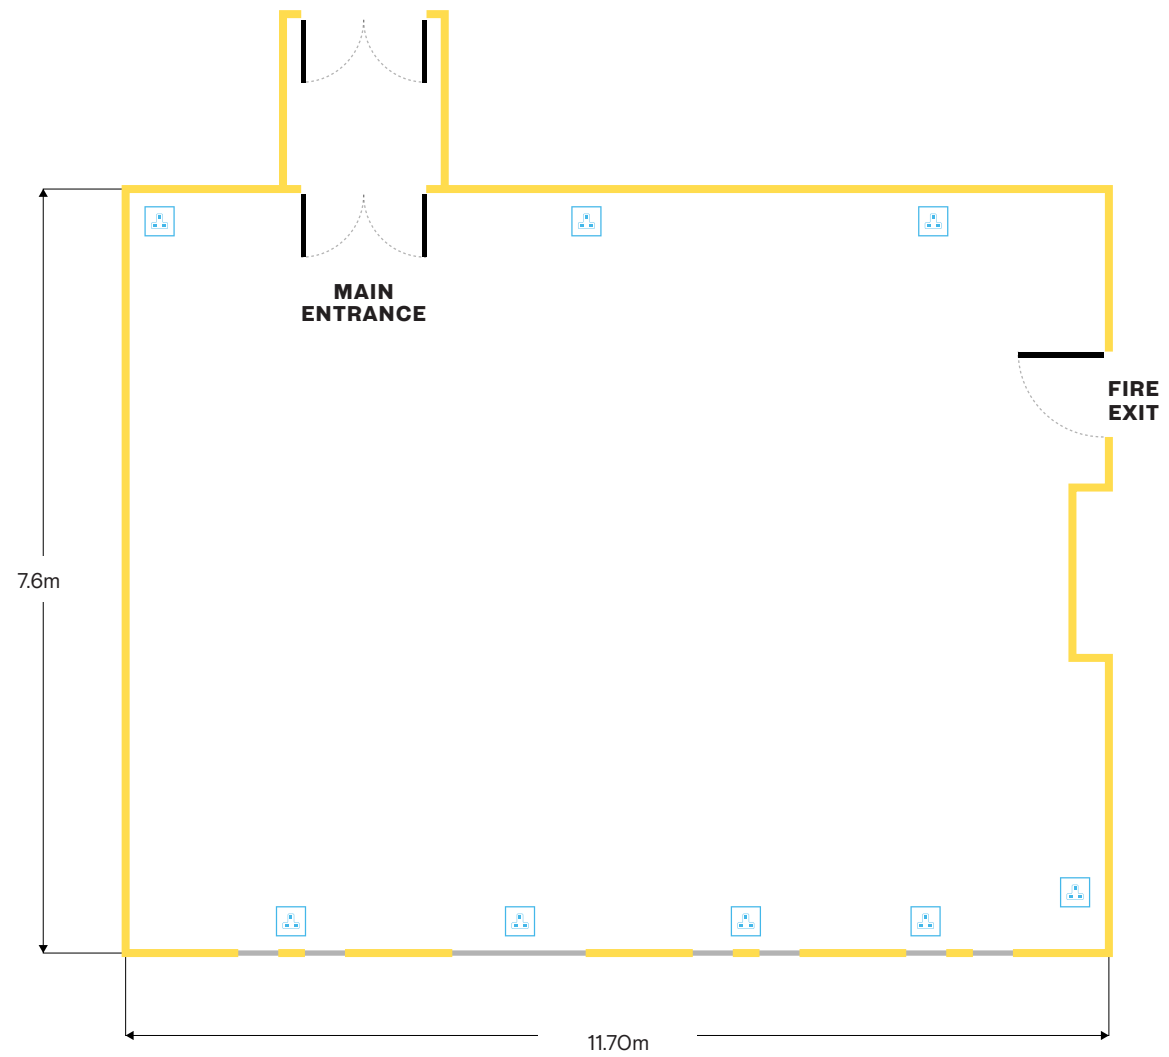

DIGBETH ESTATE FLOOR PLAN

Fazeley Studios - Studio 7

KEY

- Wall
- Window
- Roller Door
- Sliding Door
- Door
- Double Door
- Drive-In Access
- 13 Amp
- 16 Amp (Single Phase)
- 32 Amp (3 Phase)
- 64 Amp (3 Phase)
- Generator