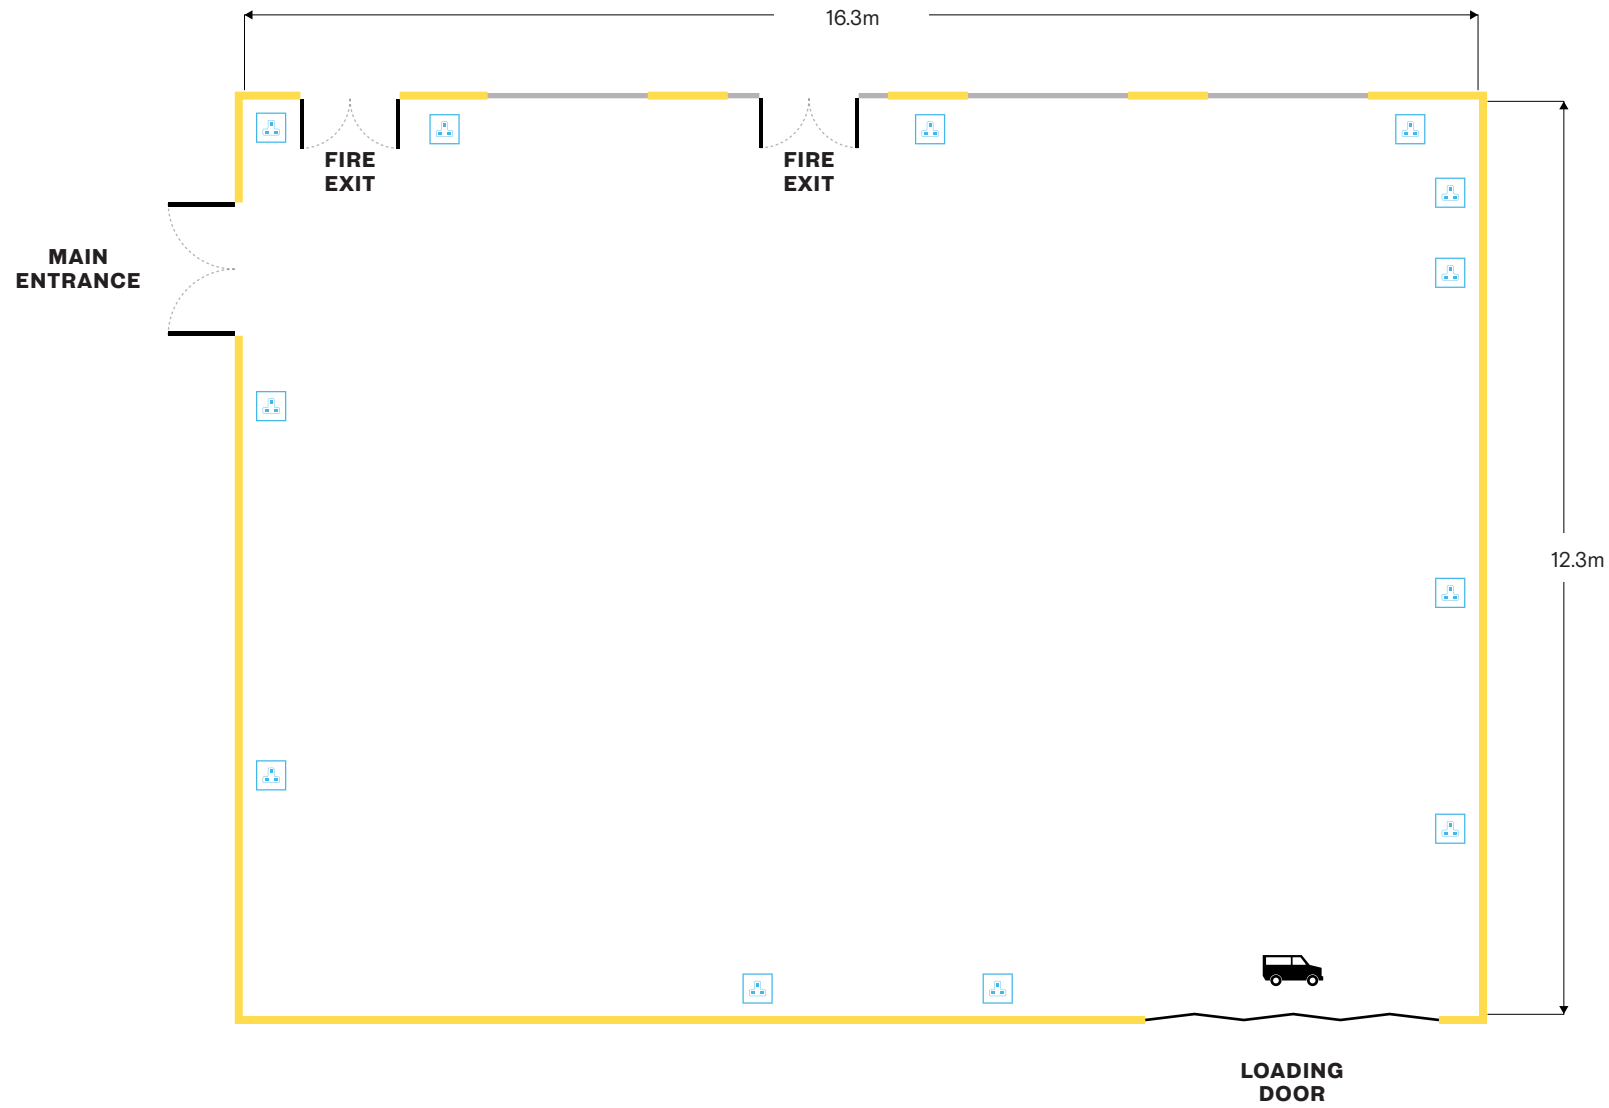

DIGBETH ESTATE FLOOR PLAN

Fazeley Studios - Fazeley Room

KEY

- Wall
- Window
- Roller Door
- Sliding Door
- Door
- Double Door
- Drive-In Access
- 13 Amp
- 16 Amp (Single Phase)
- 32 Amp (3 Phase)
- 64 Amp (3 Phase)
- Generator