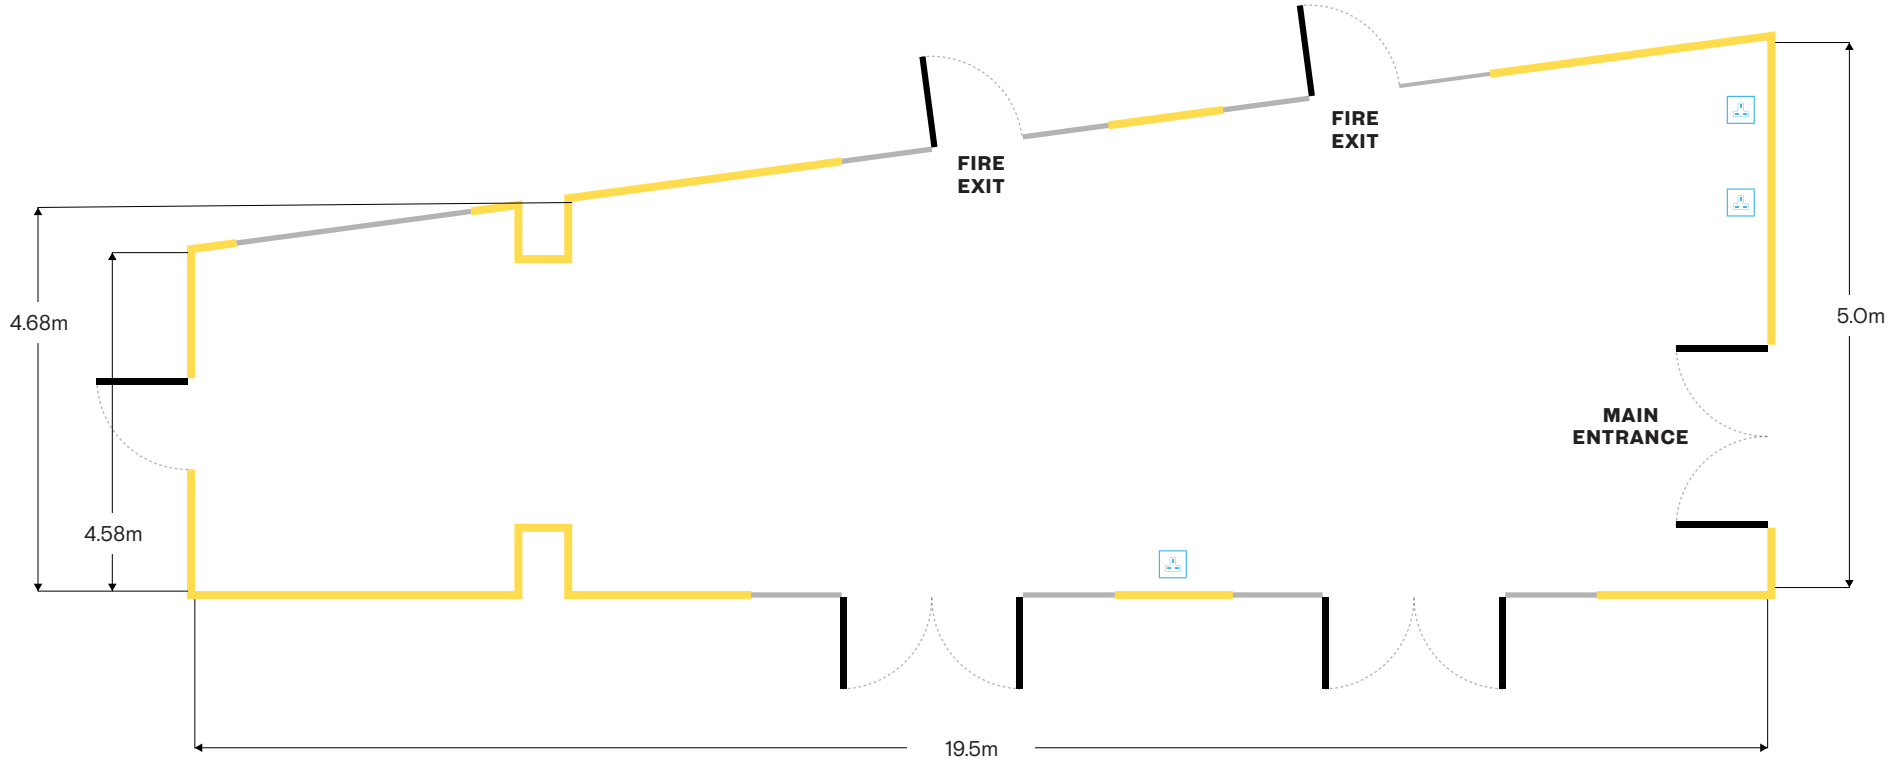

DIGBETH ESTATE FLOOR PLAN
Fazeley Studios - The Garden Room

KEY

- Wall
- Window
- Roller Door
- Sliding Door
- Door
- Double Door
- Drive-In Access
- 13 Amp
- 16 Amp (Single Phase)
- 32 Amp (3 Phase)
- 64 Amp (3 Phase)
- Generator