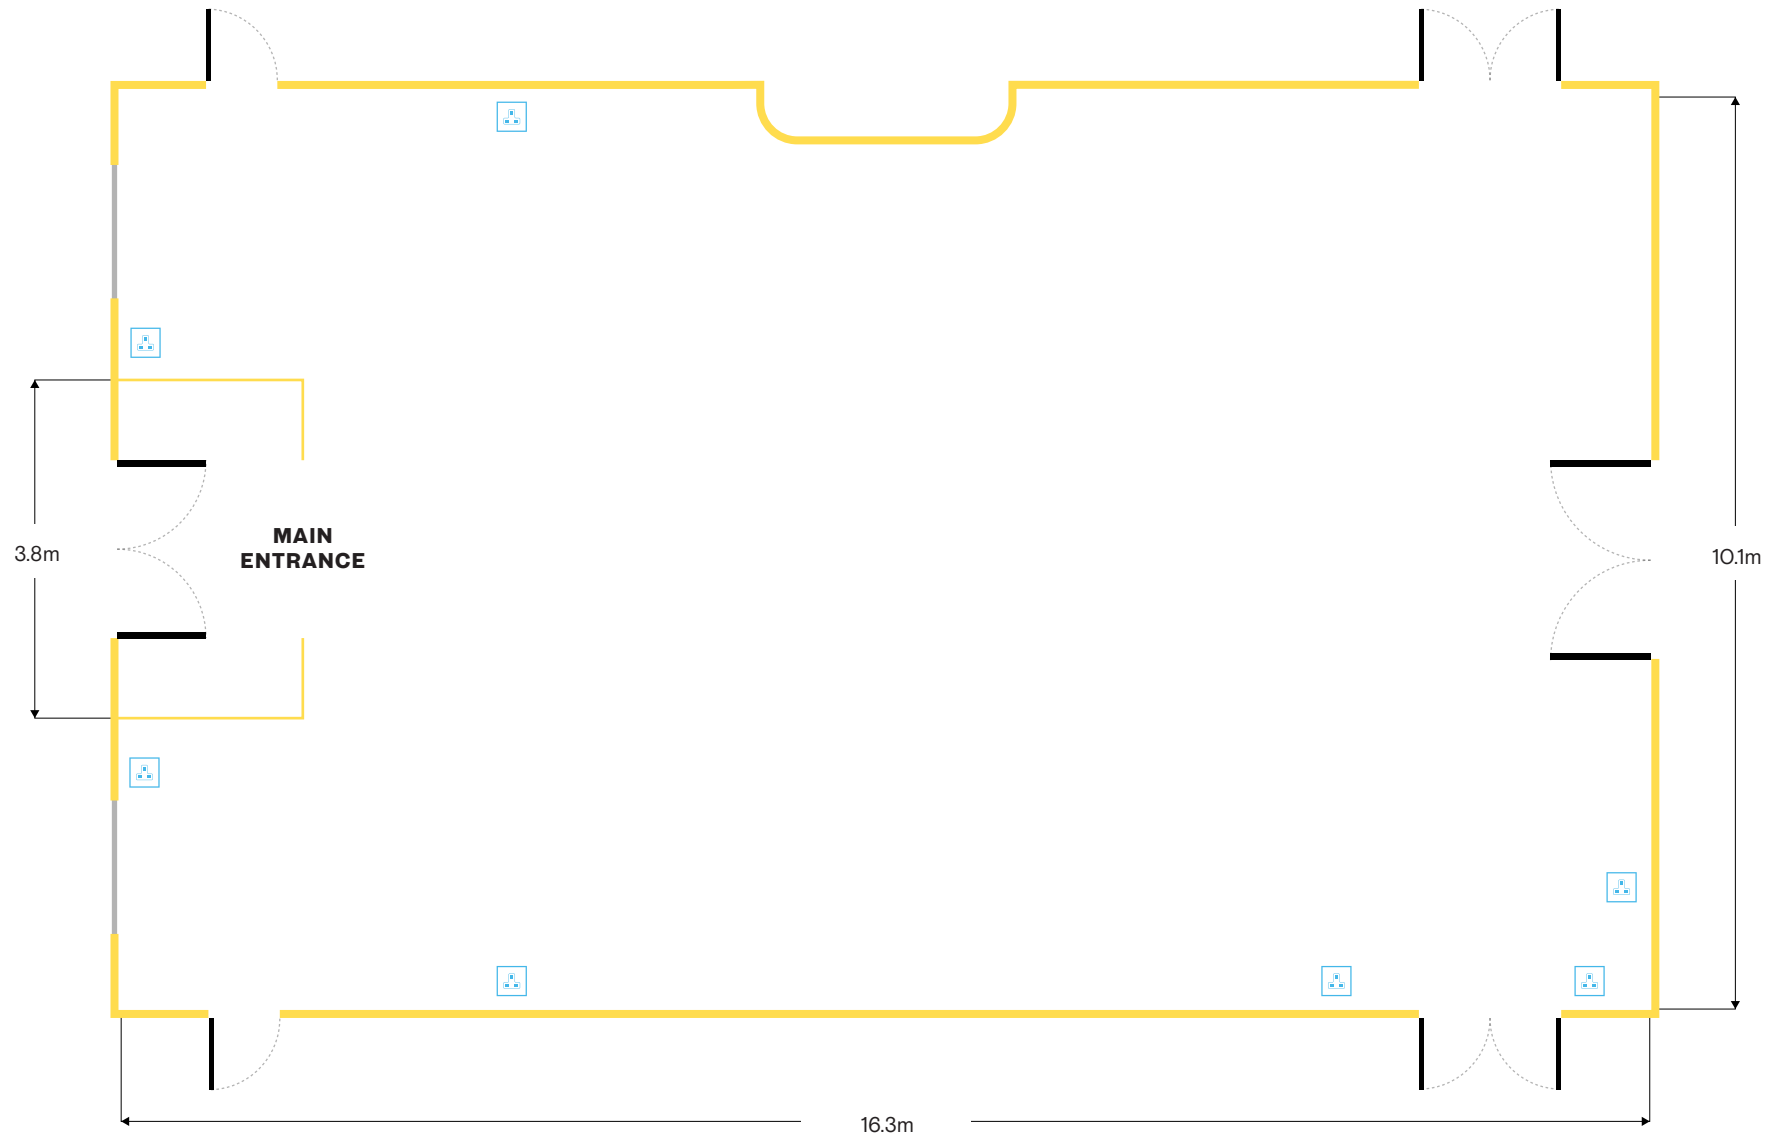

# DIGBETH ESTATE FLOOR PLAN

## Fazeley Studios - Grand Gallery

### KEY

- Wall
- Window
- Roller Door
- Sliding Door
- Door
- Double Door
- Drive-In Access
- 13 Amp
- 16 Amp (Single Phase)
- 32 Amp (3 Phase)
- 64 Amp (3 Phase)
- Generator